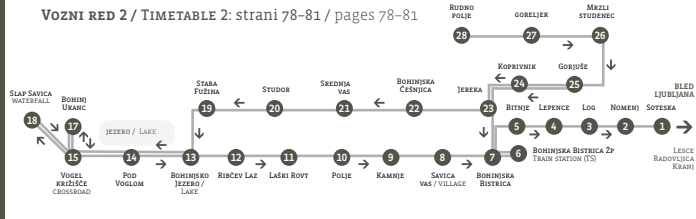

VOZNI RED 2 / TIMETABLE 2: strani 78-81 / pages 78-81

LEGENDA / KEY TO SYMBOLS:

- Vozi od 1. 7. do 31. 8. / From 1 July to 31 August.
- Vozi vsak dan od 22. 6. do 16. 9. / Daily from 22 June to 16 September.
- **NOMAGO** Kartica ne velja. / The card is not valid.
- **V** Vozi vsak dan. / Daily.
- **V*** Vozi vsak dan od 1. 7. do 31. 8. / Daily from 1 July to 31 August.
- **D** Vozi ob delavnikih in sobotah. / Workdays and Saturdays.
- **D*** Vozi ob delavnikih. / Workdays.
- **DA** Vozi ob delavnikih od ponedeljka do sobote v času od 1. 7. do 31. 8. / Workdays from Monday to Saturday from 1 July to 31 August.
- **NEP** Vozi ob nedeljah in praznikih. / Every Sunday and public holiday.
- **NEPA** Vozi ob nedeljah in praznikih od 1. 6. do 30. 9. / Sundays and public holidays from 1 June to 30 September.
- **NEPC** Vozi ob nedeljah in praznikih od 1. 7. do 31. 8. / Sundays and public holidays from 1 July to 31 August.
- **SO** Vozi ob sobotah. / Every Saturday.
- **SONP** Vozi ob sobotah, nedeljah, praznikih in dela prostih dnevih. / Every Saturday, Sunday and public holidays.
- **SONG** Vozi ob sobotah, nedeljah in praznikih v času od 1. 7. do 31. 8. / Every Saturday, Sunday and public holidays from 1 July to 31 August.
- **Š** Vozi ob delavnikih v času šolskega pouka. / Workdays from Monday to Friday during school year.
- **ŠP** Vozi ob delavnikih v dneh šolskih počitnic. / Workdays during school holidays.
- **ŠPB** Vozi ob delavnikih od ponedeljka do petka od 1. 7. do 31. 8. / Workdays from Monday to Friday from 1 July to 31 August.
- **A01SO-B** Vozi ob sobotah od 1. 6. do 30. 9. / Every Saturday from 1 June to 30 September.
- **D*S** Vozi ob delavnikih od ponedeljka do petka od 1. 6. do 30. 9. / Workdays from Monday to Friday from 1 June to 30 September.
- **D*I** Vozi ob delavnikih od ponedeljka do petka v dneh poletnih šolskih počitnic. / Workdays from Monday to Friday from 26 June to 31 August.
- ****** Povezava s prestopom. / Bus connection with bus change.

Velja do 31. 12. 2018. Manjše spremembe so možne po 31. 8. 2018.

Valid until 31 December 2018. Minor changes are possible from 31 August 2018.